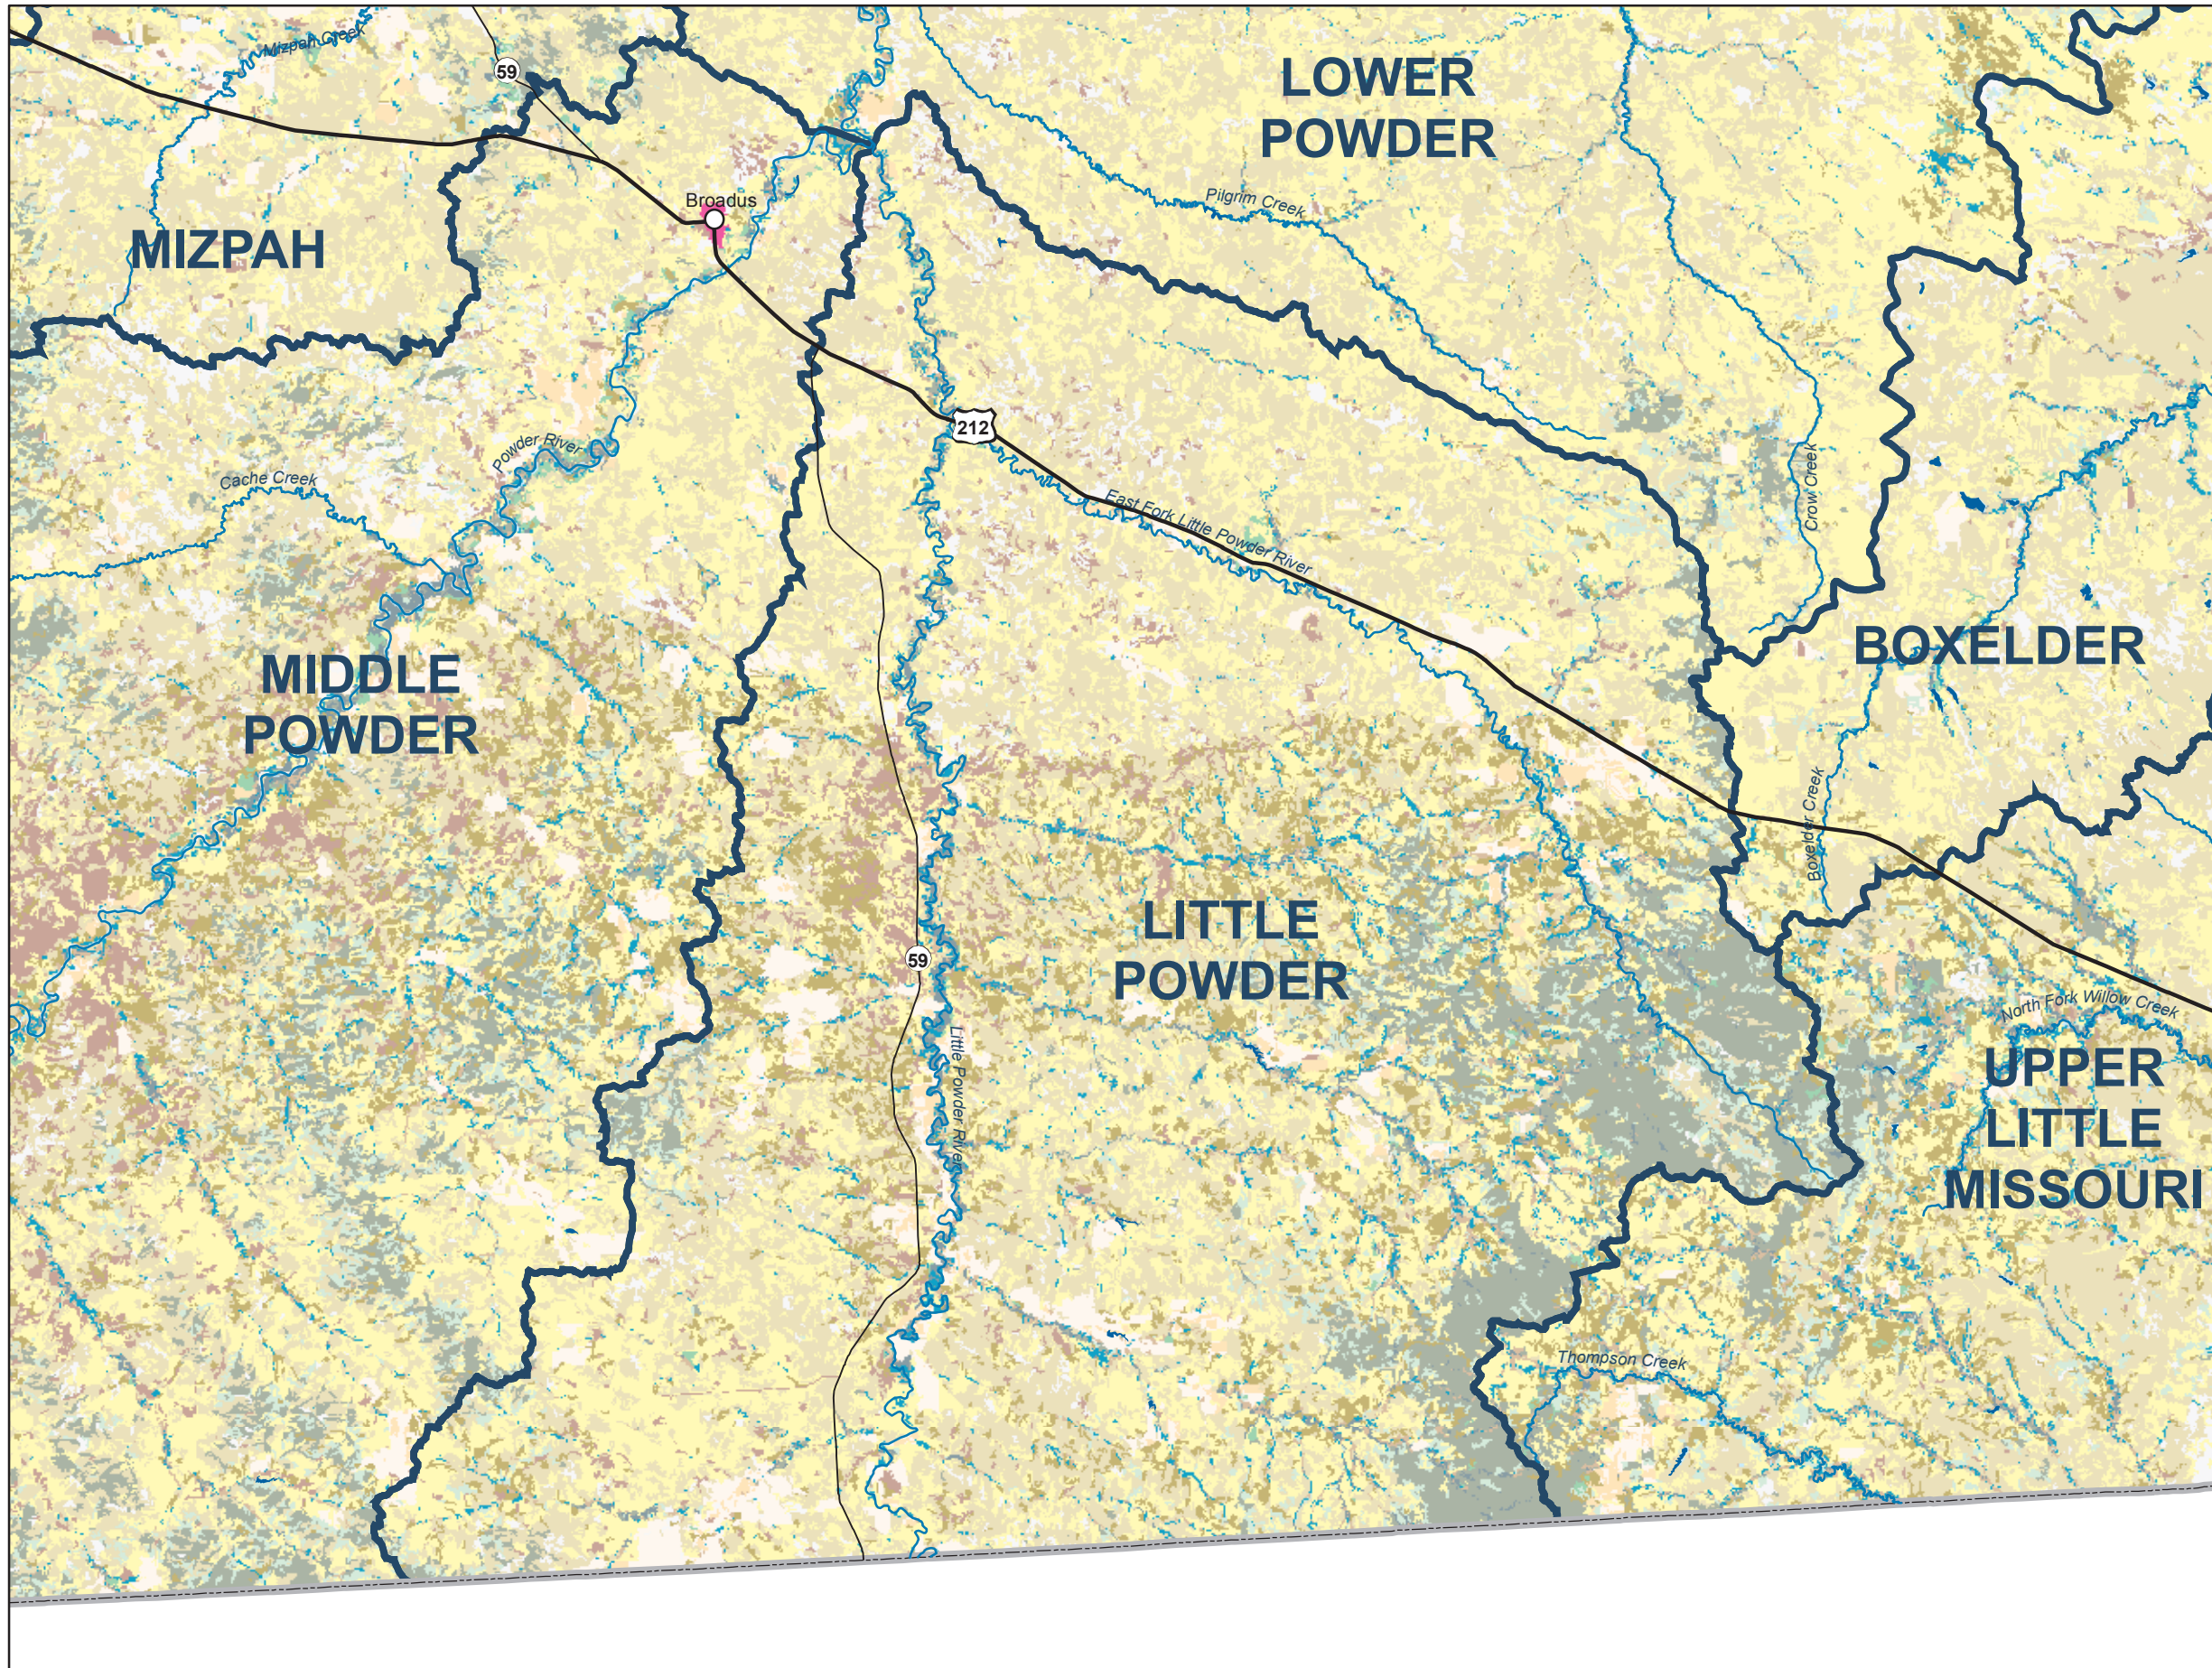

LITTLE POWDER

HUC 10090208

- Legend
- Lake - Reservoir
 - Perennial River
 - Sub Basin (Fourth Code)
 - Land Cover - Use
 - Urban
 - Dryand Agriculture
 - Irrigated Agriculture
 - Upland Grassland
 - Moist Grassland
 - Dry Shrubland
 - Tree/Grassland
 - Mixed Deciduous Forest
 - Conifer Forest
 - Herbaceous Dominated Riparian
 - Shrub Dominated Riparian
 - Tree Dominated Riparian
 - Water
 - Barren
 - Badlands
 - Cloud

Map Scale: 1:250,000